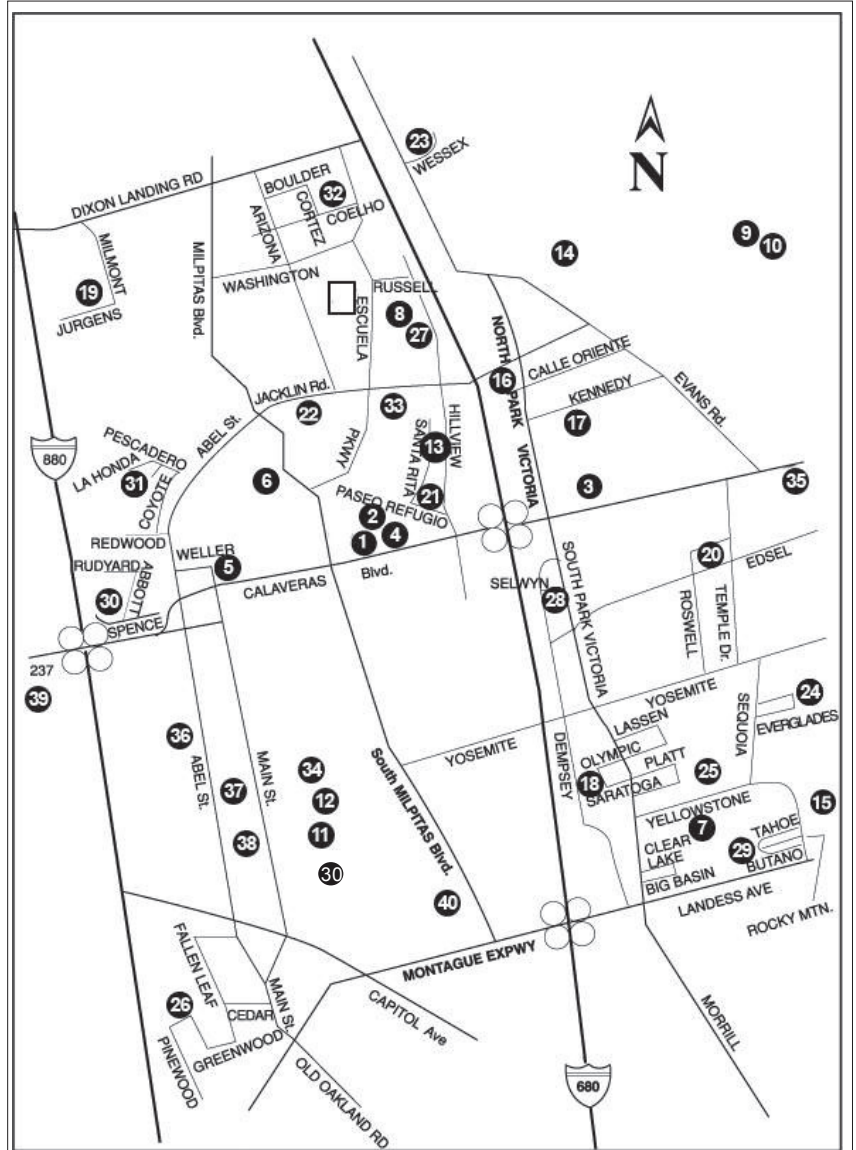

Park Rentals

Our Parks and Facilities

Please enjoy all of our parks and facilities shown on this map! The below listed parks are not available for rental, but are open to the public during regular park hours (dawn to dusk).

1) City Hall
2) Community Center
3) Sports Center
4) Barbara Lee Senior Center
5) Santa Clara County Library
6) Hidden Lake
7) Robert E. Browne Park
8) Milpitas High School
9) Dog Park
10) Ed Levin County Park
11) Parc Metro (Middle) Park
12) Parc Metro (West) Park
13) Hetch Hetchy Parkway
14) Calaveras Ridge Park
40) Sal Cracolice Recreation Building

Renting a Park is Easy!

Park reservations can be made up to a year in advance by Milpitas residents and up to 6 months in advance by non-residents. Park reservations must be made a minimum of 2 business days in advance of the rental date.

Park Rental Rates

Picnic Area	Capacity	Resident Rate	Non-Resident Fee	Deposit
Small Picnic Area without restroom	50 people	$70	$130	
Small Picnic Area	50 people	$90	$150	
Medium Picnic Area	100 people	$150	$210	
Large Picnic Area	100+ people	$330	$390	

*Please Note: Fees subject to change.

Rate includes application fee. The application fee is non-refundable.

More opportunities
to rent our parks!
Now renting multiple
areas in one park to
better serve you!